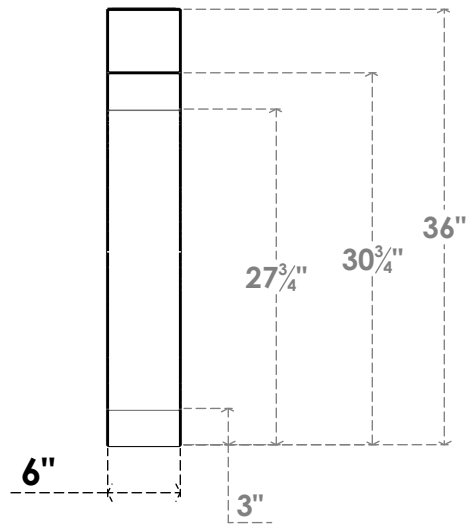

ITEM NUMBER: BRCPC060X32000X36000LEC

6"W X 32"D X 36"H LEGACY ARCHITECTURAL GRADE PVC CLOSED KNEE BRACE

SIDE PROFILE

FRONT PROFILE

ISOMETRIC

EKENA MILLWORK
2300 WEST MAIN ST.
CLARKSVILLE, TX 75426
TOLL FREE: 866-607-0453
WWW.EKENAMILLWORK.COM