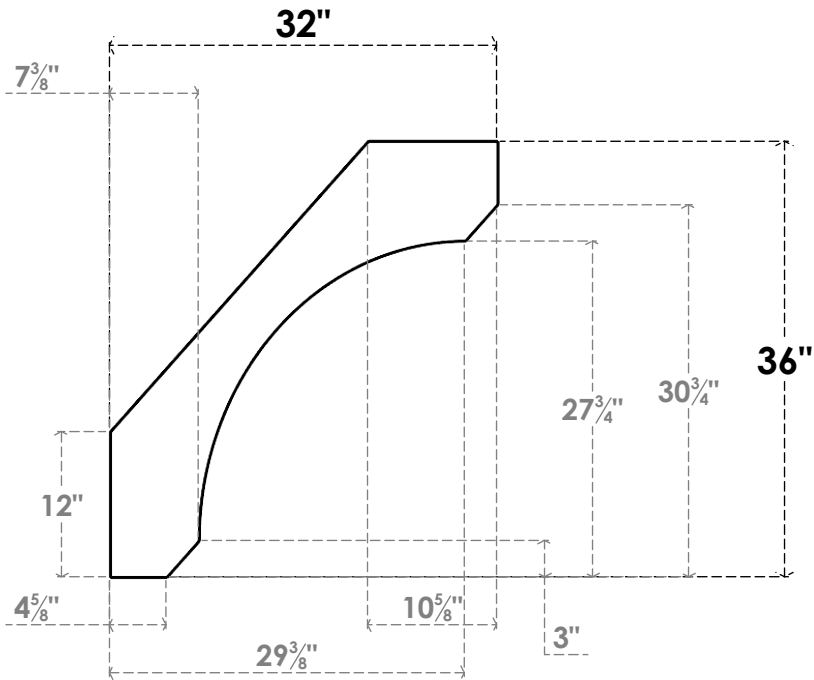

ITEM NUMBER: BRCPC060X32000X36000LEC

6"W X 32"D X 36"H LEGACY ARCHITECTURAL GRADE PVC CLOSED KNEE BRACE

SIDE PROFILE

FRONT PROFILE

ISOMETRIC

EKENA MILLWORK
2300 WEST MAIN ST.
CLARKSVILLE, TX 75426
TOLL FREE: 866-607-0453
WWW.EKENAMILLWORK.COM